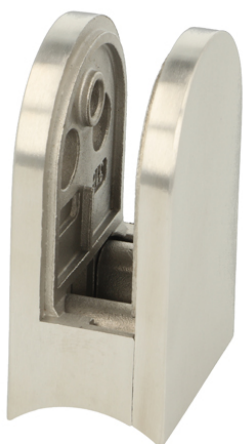

PRODUCT SHEET

Description:

Glass Clamp "Oval-L" 45x68x29mm, SS304-Brushed, \varnothing 42,4mm Tube, 6-12,76mm Glass Thickness, No Safety Pin & No Cushions, (Cushion Model B) Max Load Capacity Pr.Pcs: 25Kg

Item number:

22.10.622-9

Units	Box	Carton	HS Code	Barcode
Pcs.	4	40	8302419000	
				5704866476553

	Glass range
X	6 - 12,76 mm.

SISO A/S

Mileparken 11
DK-2740 Skovlunde
Denmark
VAT: DK 24786013

Phone +45 45 830 900