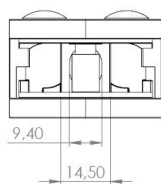

PRODUCT SHEET

Description:

Glass Clamp "Oval-L" 45x68x29mm, SS304-Brushed, \varnothing 42,4mm Tube, 6-12,76mm Glass Thickness, No Safety Pin & No Cushions, (Cushion Model B) Max Load Capacity Pr.Pcs: 25Kg

Item number:

22.10.622-9

Units	Box	Carton	HS Code	Barcode
Pcs.	4	40	8302419000	
				5704866476553

	Glass range
X	6 - 12,76 mm.

SISO A/S

Mileparken 11
DK-2740 Skovlunde
Denmark
VAT: DK 24786013

Phone +45 45 830 900