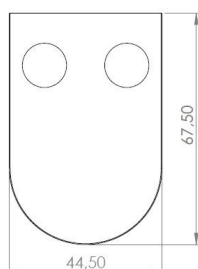

PRODUCT SHEET

Description:

Glass Clamp "Oval-L" 45x68x29mm, SS304-Brushed, \varnothing 42,4mm Tube, 6-12,76mm Glass Thickness, No Safety Pin & No Cushions, (Cushion Model B) Max Load Capacity Pr.Pcs: 25Kg

Item number:

22.10.622-9

Units	Box	Carton	HS Code	Barcode
Pcs.	4	40	8302419000	
				5704866476553

	Glass range
X	6 - 12,76 mm.

SISO A/S

Mileparken 11
DK-2740 Skovlunde
Denmark
VAT: DK 24786013

Phone +45 45 830 900