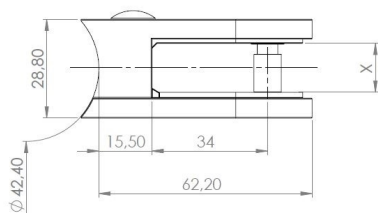

PRODUCT SHEET

Description:

Glass Clamp "Oval-L" 45x68x29mm, SS304-Brushed, \varnothing 42,4mm Tube, 6-12,76mm Glass Thickness, No Safety Pin & No Cushions, (Cushion Model B) Max Load Capacity Pr.Pcs: 25Kg

Item number:

22.10.622-9

Units	Box	Carton	HS Code	Barcode
Pcs.	4	40	8302419000	
				5704866476553

	Glass range
X	6 - 12,76 mm.

SISO A/S

Mileparken 11
DK-2740 Skovlunde
Denmark
VAT: DK 24786013

Phone +45 45 830 900